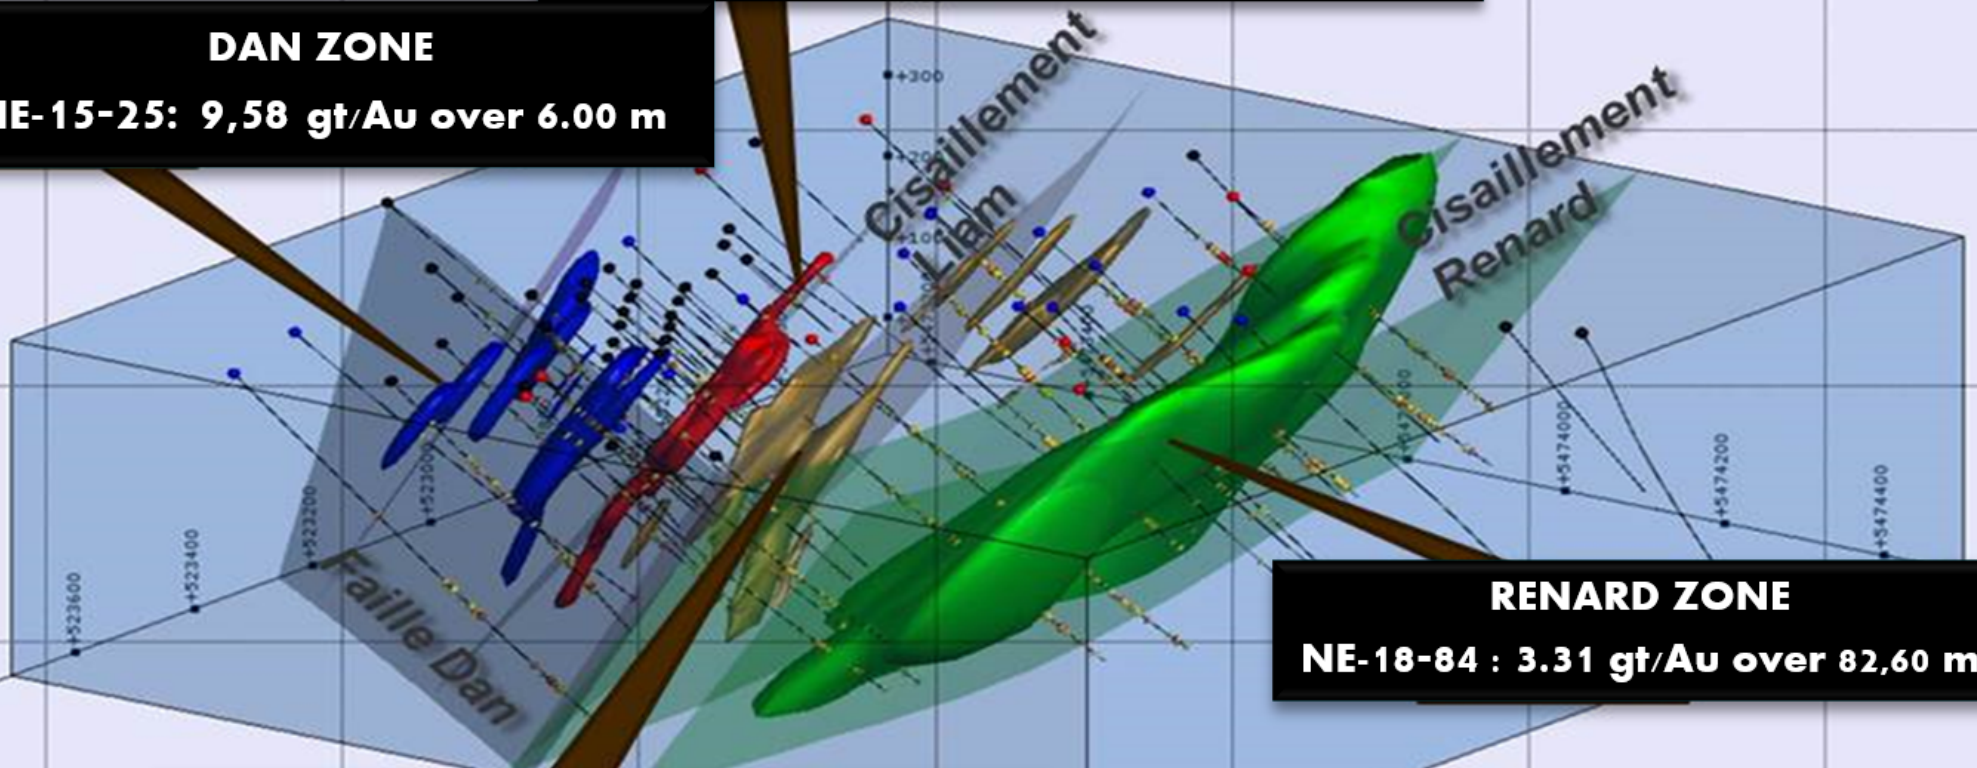

**LIAM ZONE**

**NE-13-08: 4.69 gt/Au over 11.60 m**

*Looking WSW*

**DAN ZONE**

**NE-15-25: 9,58 gt/Au over 6.00 m**

**RENARD ZONE**

**NE-18-84 : 3.31 gt/Au over 82,60 m**

**36 zone**

**NE-16-36: 3,20 gt/Au over 17.87 m**